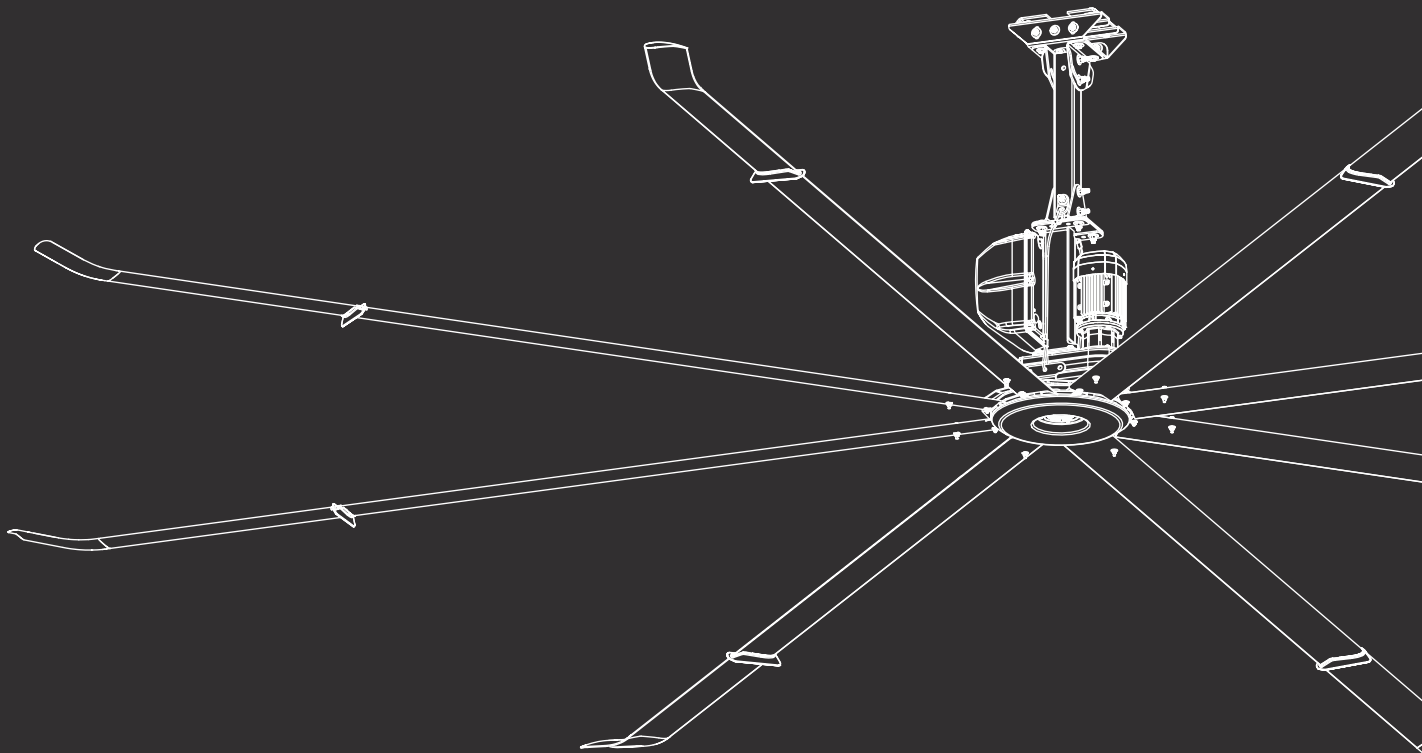

PERFORMANCE CATALOG

POWERFOIL X4 PLUS

Big Ass Fans certifies that the model Powerfoil X4 Plus shown herein is licensed to bear the AMCA Seal. The ratings shown are based on tests and procedures performed in accordance with AMCA Publication 211 and comply with the requirements of the AMCA Certified Ratings Program. The AMCA Certified Ratings Seal applies to air performance ratings only. The AMCA Certified Ratings Seal applies at free delivery only. Performance ratings do not include the effects of appurtenances (accessories).