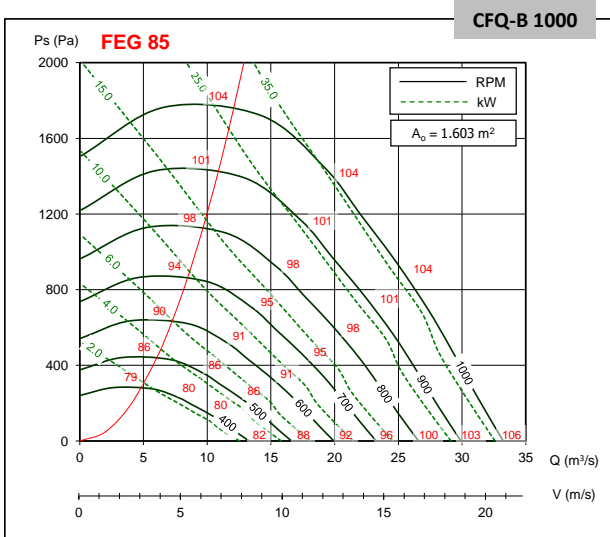

- Values shown are for inlet Lwi(A) sound power levels for installation type D: Ducted inlet, Ducted outlet. The A-weighted sound ratings shown have been calculated per AMCA International Standard 301. Ratings include the effects of duct end correction.
- Performance certified is for installation type D – Ducted inlet, Ducted outlet.
- Performance ratings do not include the effects of appurtenances (accessories).
- Power rating kW does not include transmission losses.