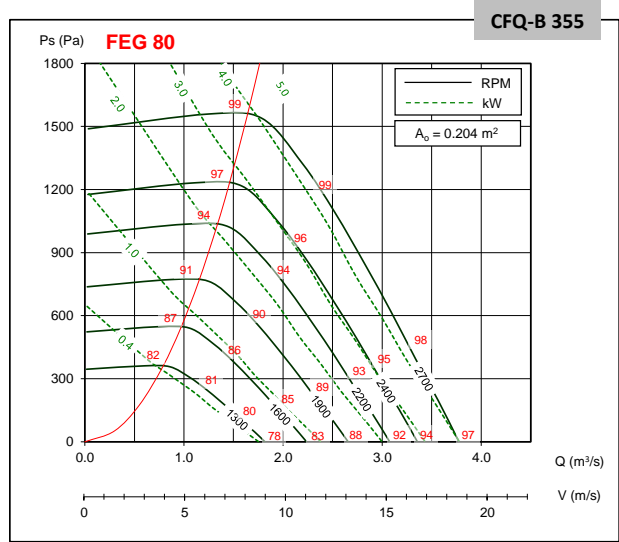

- Values shown are for inlet Lwi(A) sound power levels for installation type D: Ducted inlet, Ducted outlet. The A-weighted sound ratings shown have been calculated per AMCA International Standard 301. Ratings include the effects of duct end correction.
- Performance certified is for installation type D – Ducted inlet, Ducted outlet.
- Performance ratings do not include the effects of appurtenances (accessories).
- Power rating kW does not include transmission losses.