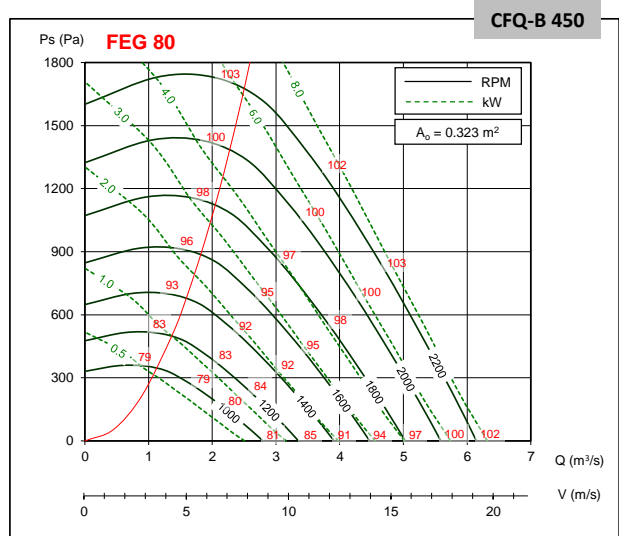

- Values shown are for inlet Lwi(A) sound power levels for installation type D: Ducted inlet, Ducted outlet. The A-weighted sound ratings shown have been calculated per AMCA International Standard 301. Ratings include the effects of duct end correction.
- Performance certified is for installation type D – Ducted inlet, Ducted outlet.
- Performance ratings do not include the effects of appurtenances (accessories).
- Power rating kW does not include transmission losses.