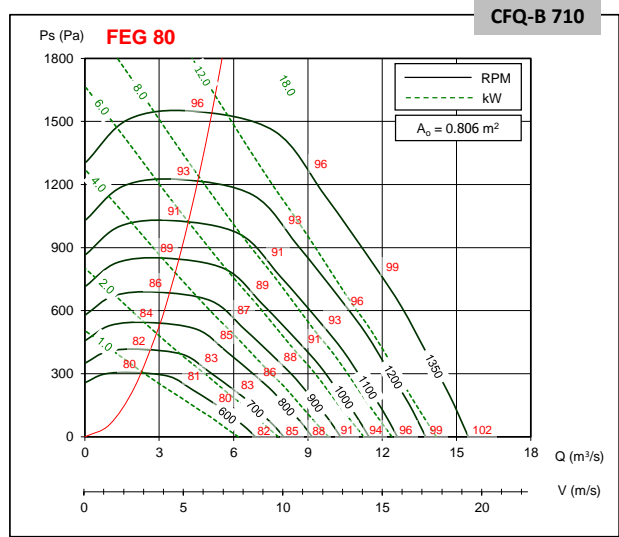

- Values shown are for inlet Lwi(A) sound power levels for installation type D: Ducted inlet, Ducted outlet. The A-weighted sound ratings shown have been calculated per AMCA International Standard 301. Ratings include the effects of duct end correction.
- Performance certified is for installation type D – Ducted inlet, Ducted outlet.
- Performance ratings do not include the effects of appurtenances (accessories).
- Power rating kW does not include transmission losses.