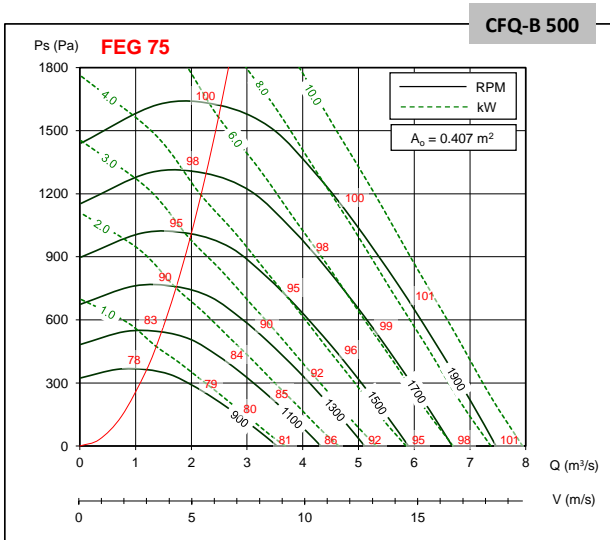

- Values shown are for inlet Lwi(A) sound power levels for installation type D: Ducted inlet, Ducted outlet. The A-weighted sound ratings shown have been calculated per AMCA International Standard 301. Ratings include the effects of duct end correction.
- Performance certified is for installation type D – Ducted inlet, Ducted outlet.
- Performance ratings do not include the effects of appurtenances (accessories).
- Power rating kW does not include transmission losses.