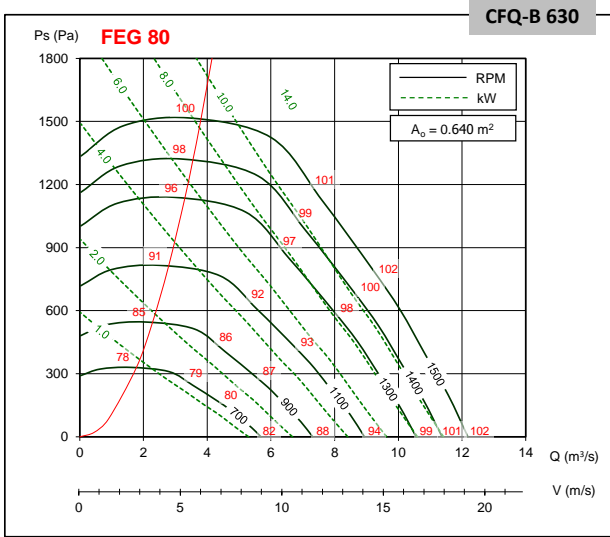

- Values shown are for inlet Lwi(A) sound power levels for installation type D: Ducted inlet, Ducted outlet. The A-weighted sound ratings shown have been calculated per AMCA International Standard 301. Ratings include the effects of duct end correction.
- Performance certified is for installation type D – Ducted inlet, Ducted outlet.
- Performance ratings do not include the effects of appurtenances (accessories).
- Power rating kW does not include transmission losses.