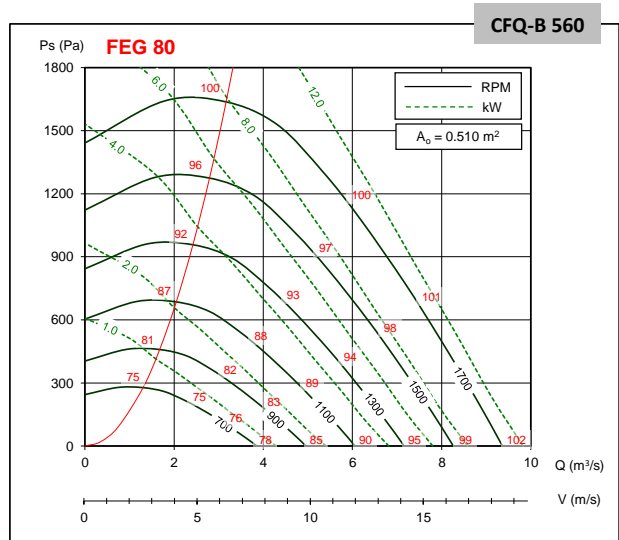

- Values shown are for inlet Lwi(A) sound power levels for installation type D: Ducted inlet, Ducted outlet. The A-weighted sound ratings shown have been calculated per AMCA International Standard 301. Ratings include the effects of duct end correction.
- Performance certified is for installation type D – Ducted inlet, Ducted outlet.
- Performance ratings do not include the effects of appurtenances (accessories).
- Power rating kW does not include transmission losses.