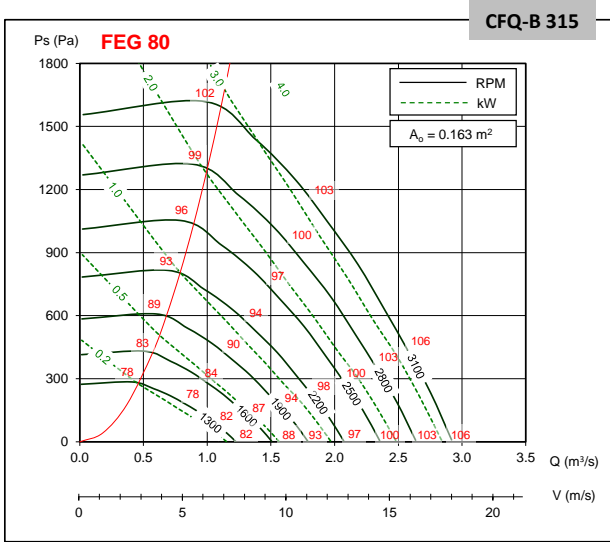

- Values shown are for inlet Lwi(A) sound power levels for installation type D: Ducted inlet, Ducted outlet. The A-weighted sound ratings shown have been calculated per AMCA International Standard 301. Ratings include the effects of duct end correction.
- Performance certified is for installation type D – Ducted inlet, Ducted outlet.
- Performance ratings do not include the effects of appurtenances (accessories).
- Power rating kW does not include transmission losses.