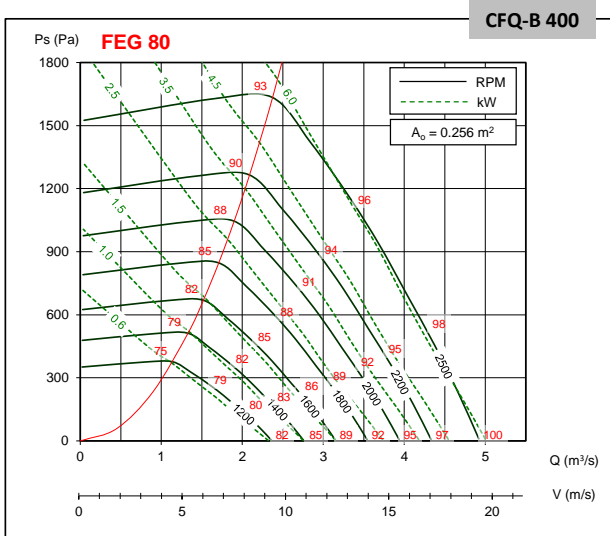

- Values shown are for inlet Lwi(A) sound power levels for installation type D: Ducted inlet, Ducted outlet. The A-weighted sound ratings shown have been calculated per AMCA International Standard 301. Ratings include the effects of duct end correction.
- Performance certified is for installation type D – Ducted inlet, Ducted outlet.
- Performance ratings do not include the effects of appurtenances (accessories).
- Power rating kW does not include transmission losses.