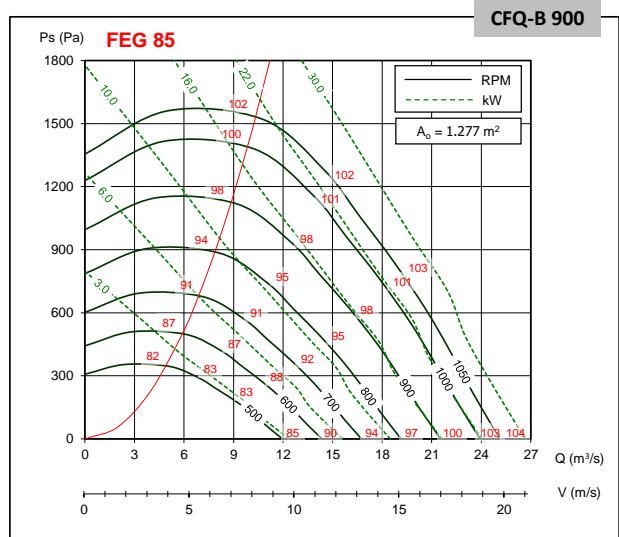

- Values shown are for inlet Lwi(A) sound power levels for installation type D: Ducted inlet, Ducted outlet. The A-weighted sound ratings shown have been calculated per AMCA International Standard 301. Ratings include the effects of duct end correction.
- Performance certified is for installation type D – Ducted inlet, Ducted outlet.
- Performance ratings do not include the effects of appurtenances (accessories).
- Power rating kW does not include transmission losses.