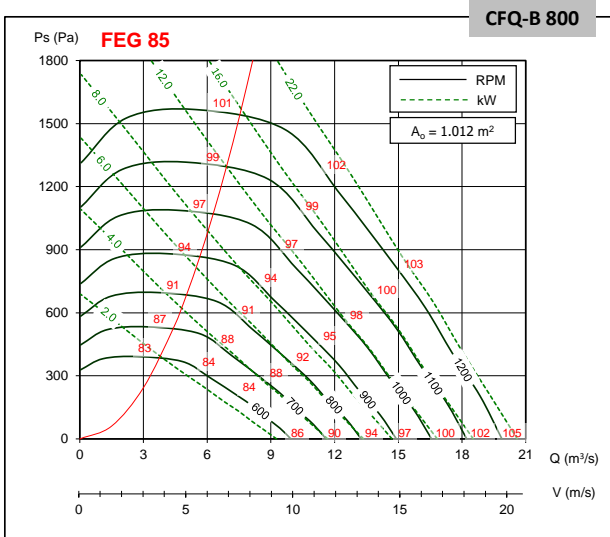

- Values shown are for inlet Lwi(A) sound power levels for installation type D: Ducted inlet, Ducted outlet. The A-weighted sound ratings shown have been calculated per AMCA International Standard 301. Ratings include the effects of duct end correction.
- Performance certified is for installation type D – Ducted inlet, Ducted outlet.
- Performance ratings do not include the effects of appurtenances (accessories).
- Power rating kW does not include transmission losses.