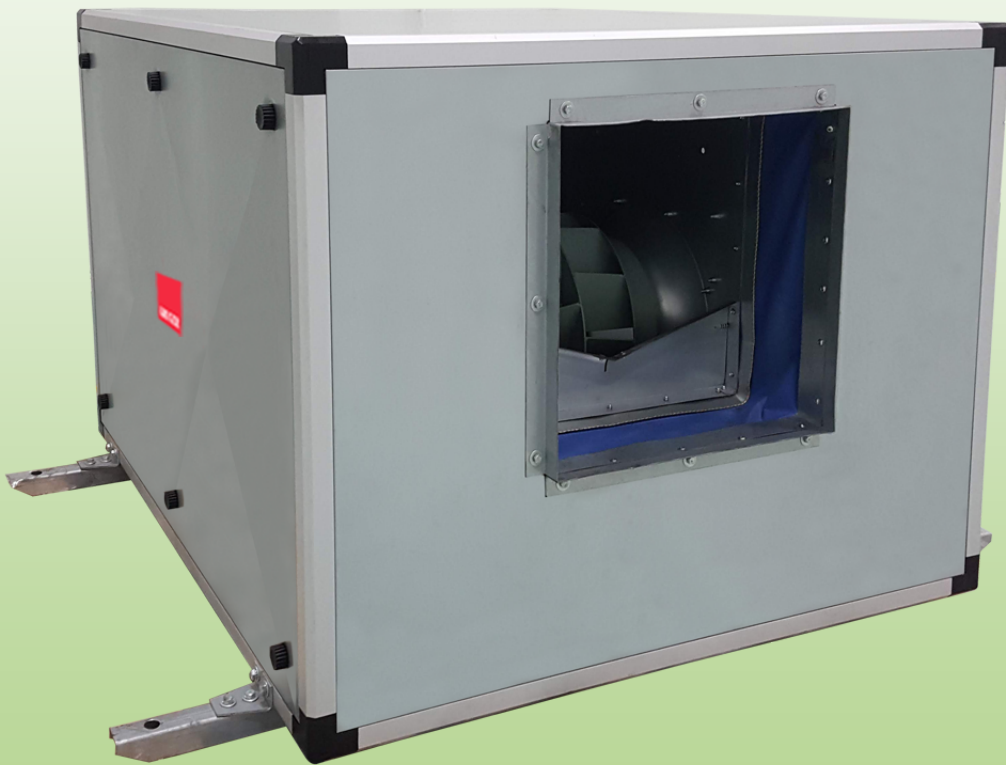

CFQ-B Series

CABINET FAN

Cabinet Fan - CFQ-B Series

- Cabinet is manufactured in galvanized sheet steel incorporated with a belt driven, high efficiency, double inlet, backward curved wheel.
- Complete with inlet & outlet flange as standard.
- Motor and drive assembly can be accessed through removal of two side panels.
- Internal vibration isolator to assure long life and quiet operation.
- Penta Post construction with ABS plastic corner piece, aluminum column and reinforced galvanized sheet panel.
- Acoustic lining is available upon request.
- Standard acoustic lining employs galvanized sheet facing
Perforated sheet facing is available upon request.
- Type of fan use: CFQ 200 to CFQ 710 --- BDB 'C' type
CFQ 800 to CFQ 1000 --- BDB 'T' type