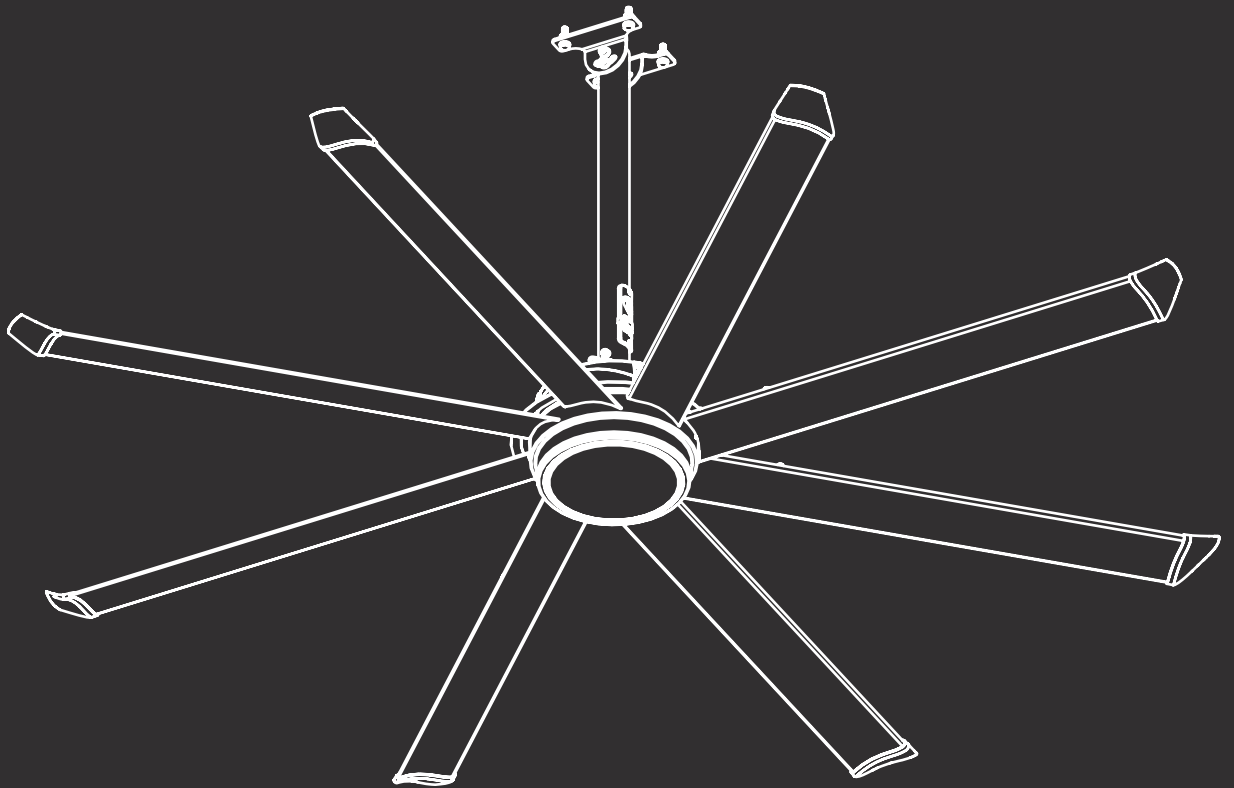

PERFORMANCE CATALOG

ESSENCE

Big Ass Fans certifies that the model Essence shown herein is licensed to bear the AMCA Seal. The ratings shown are based on tests and procedures performed in accordance with AMCA Publication 211 and comply with the requirements of the AMCA Certified Ratings Program. The AMCA Certified Ratings Seal applies to air performance ratings only. The AMCA Certified Ratings Seal applies at free delivery only. Performance ratings do not include the effects of appurtenances (accessories).